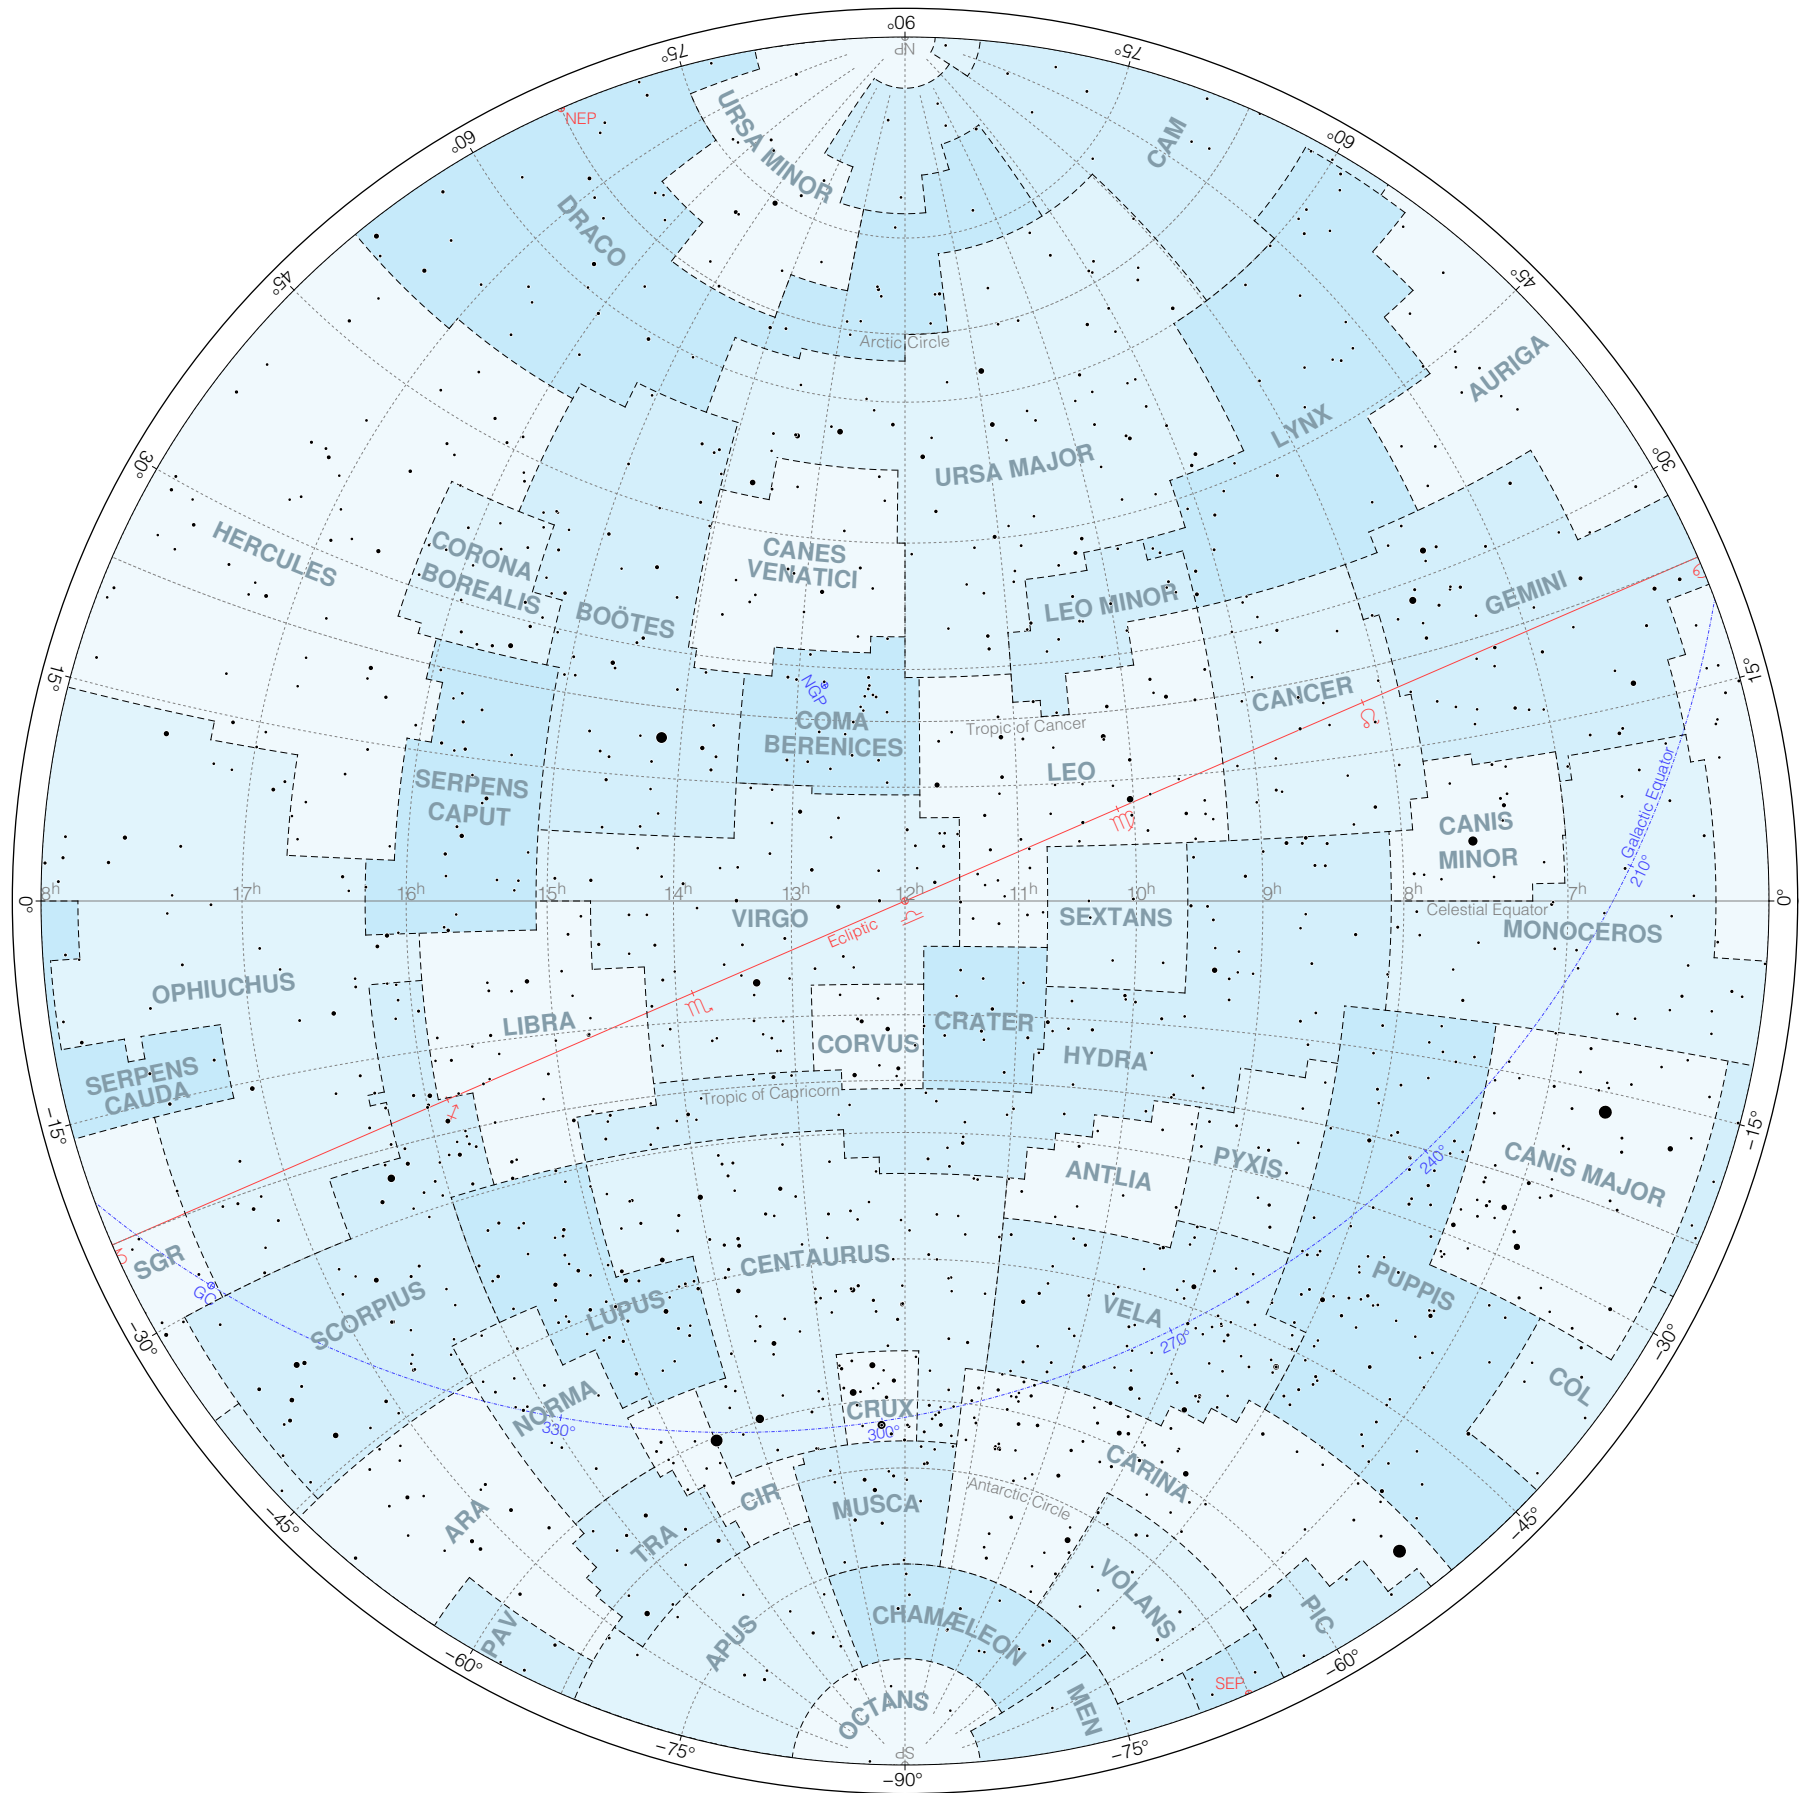

Constellations – Libra view

Magnitudes: ● ● ● ● ● ●
0 1 2 3 4 5 6

B1875.0 Equatorial system - Stereographic projection