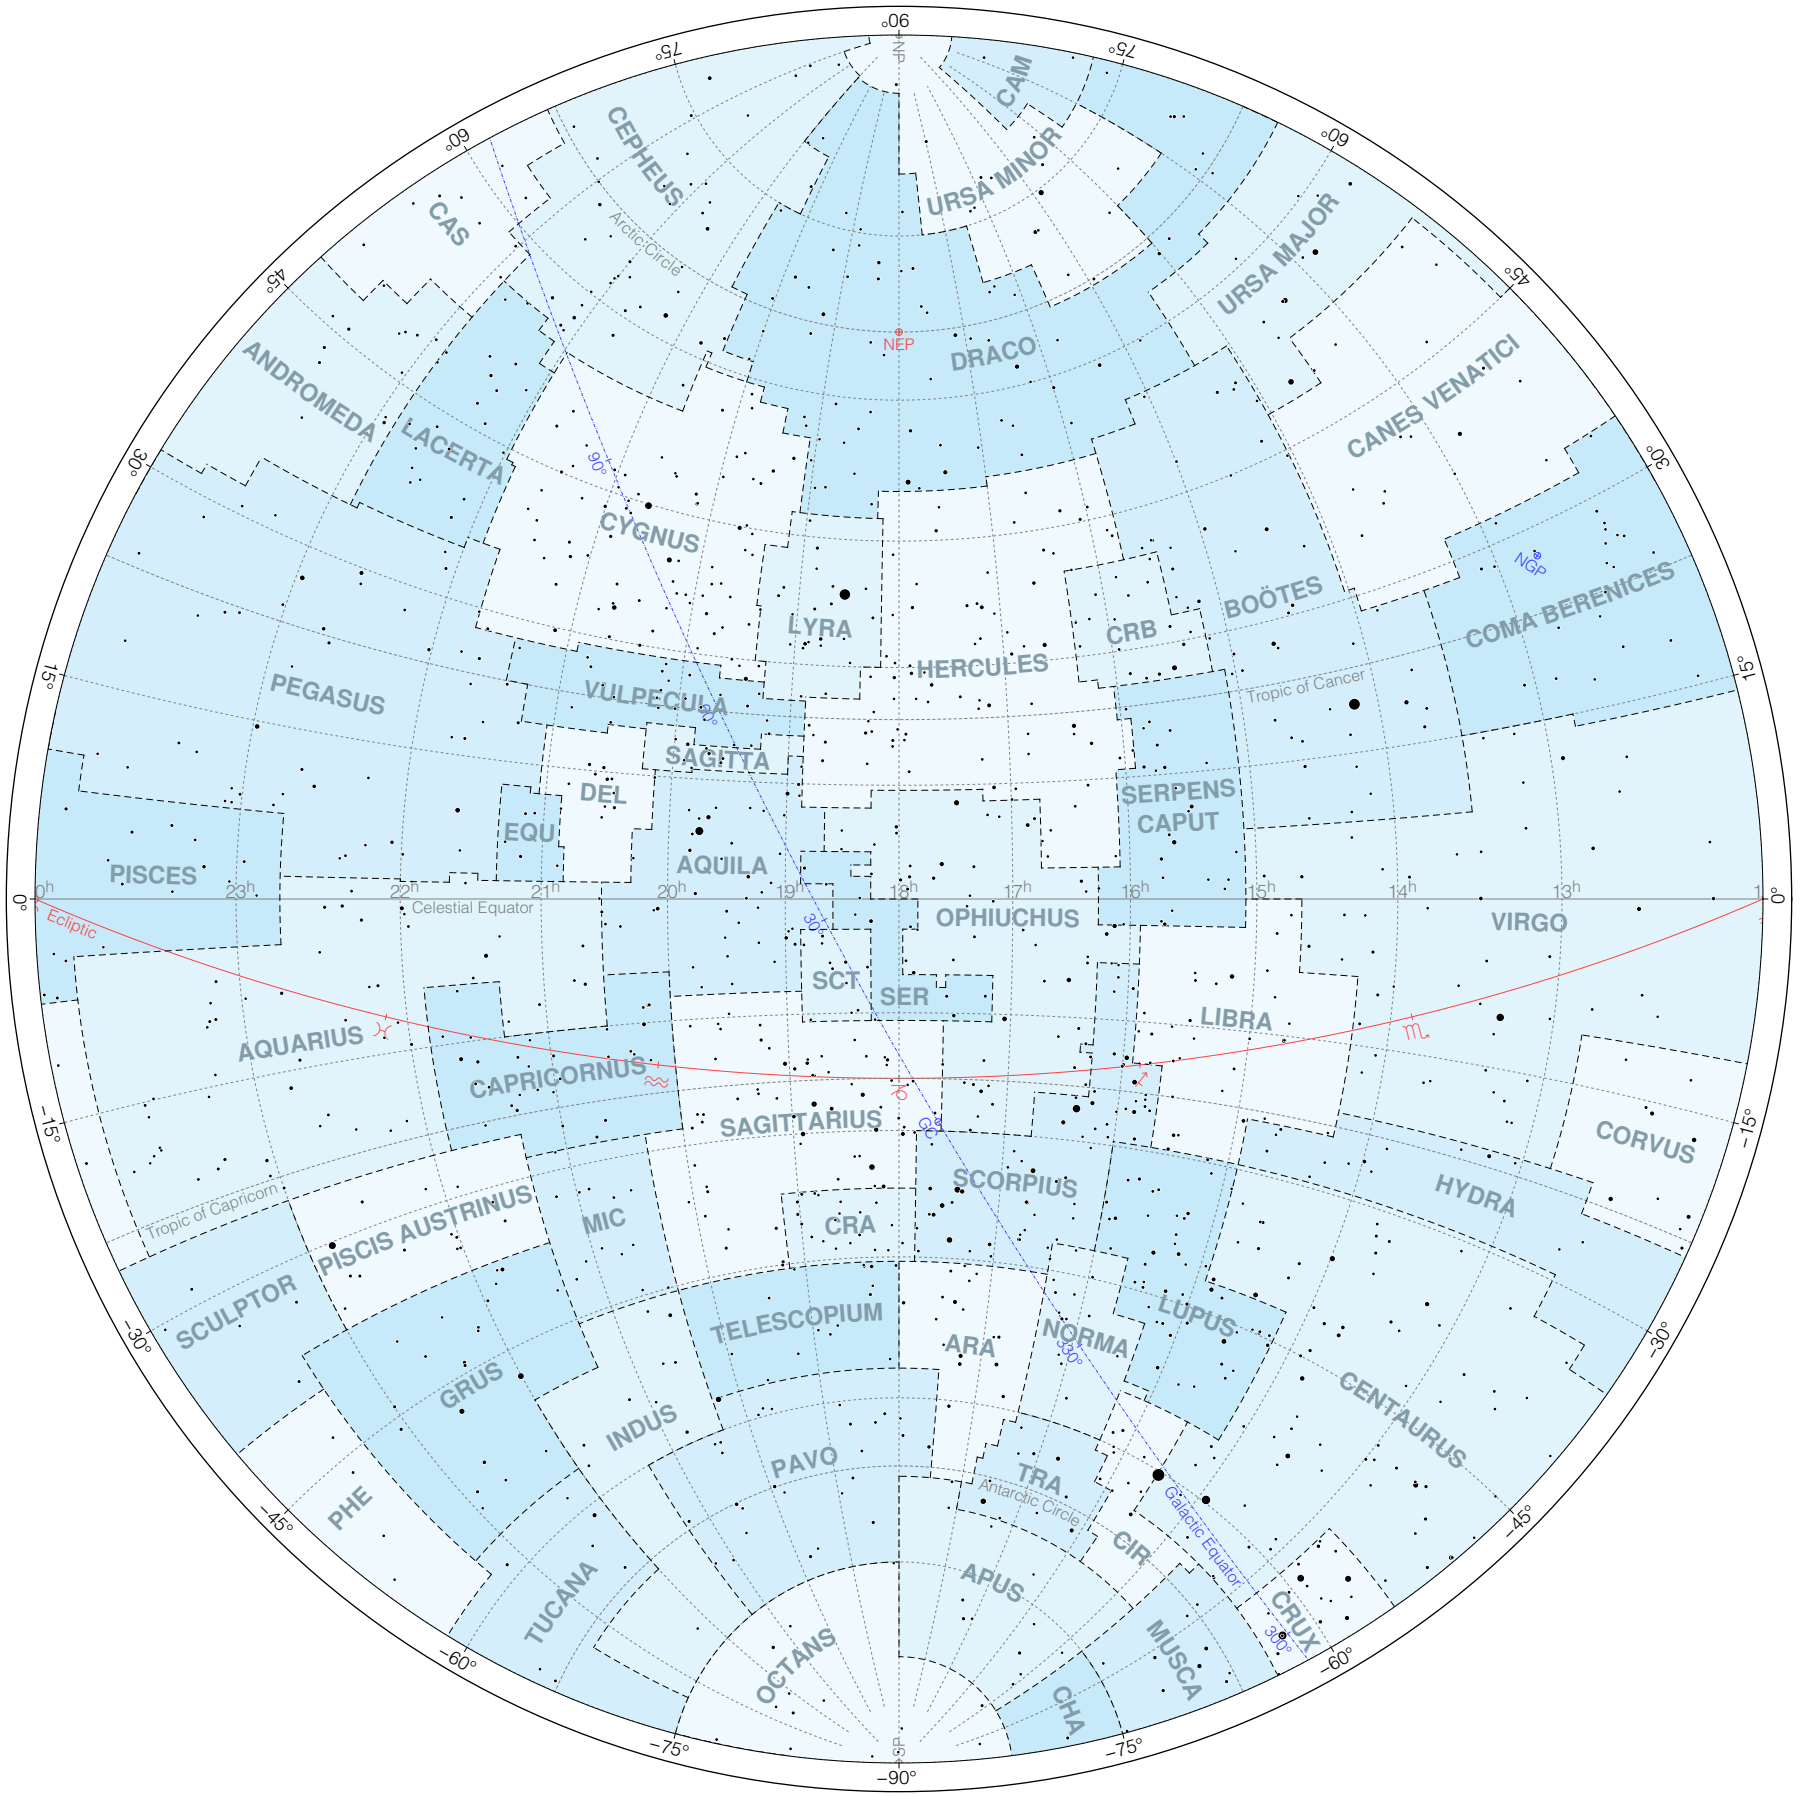

Constellations – Capricorn view

Magnitudes: ● ● ● ● ● ●
0 1 2 3 4 5 6

B1875.0 Equatorial system - Stereographic projection