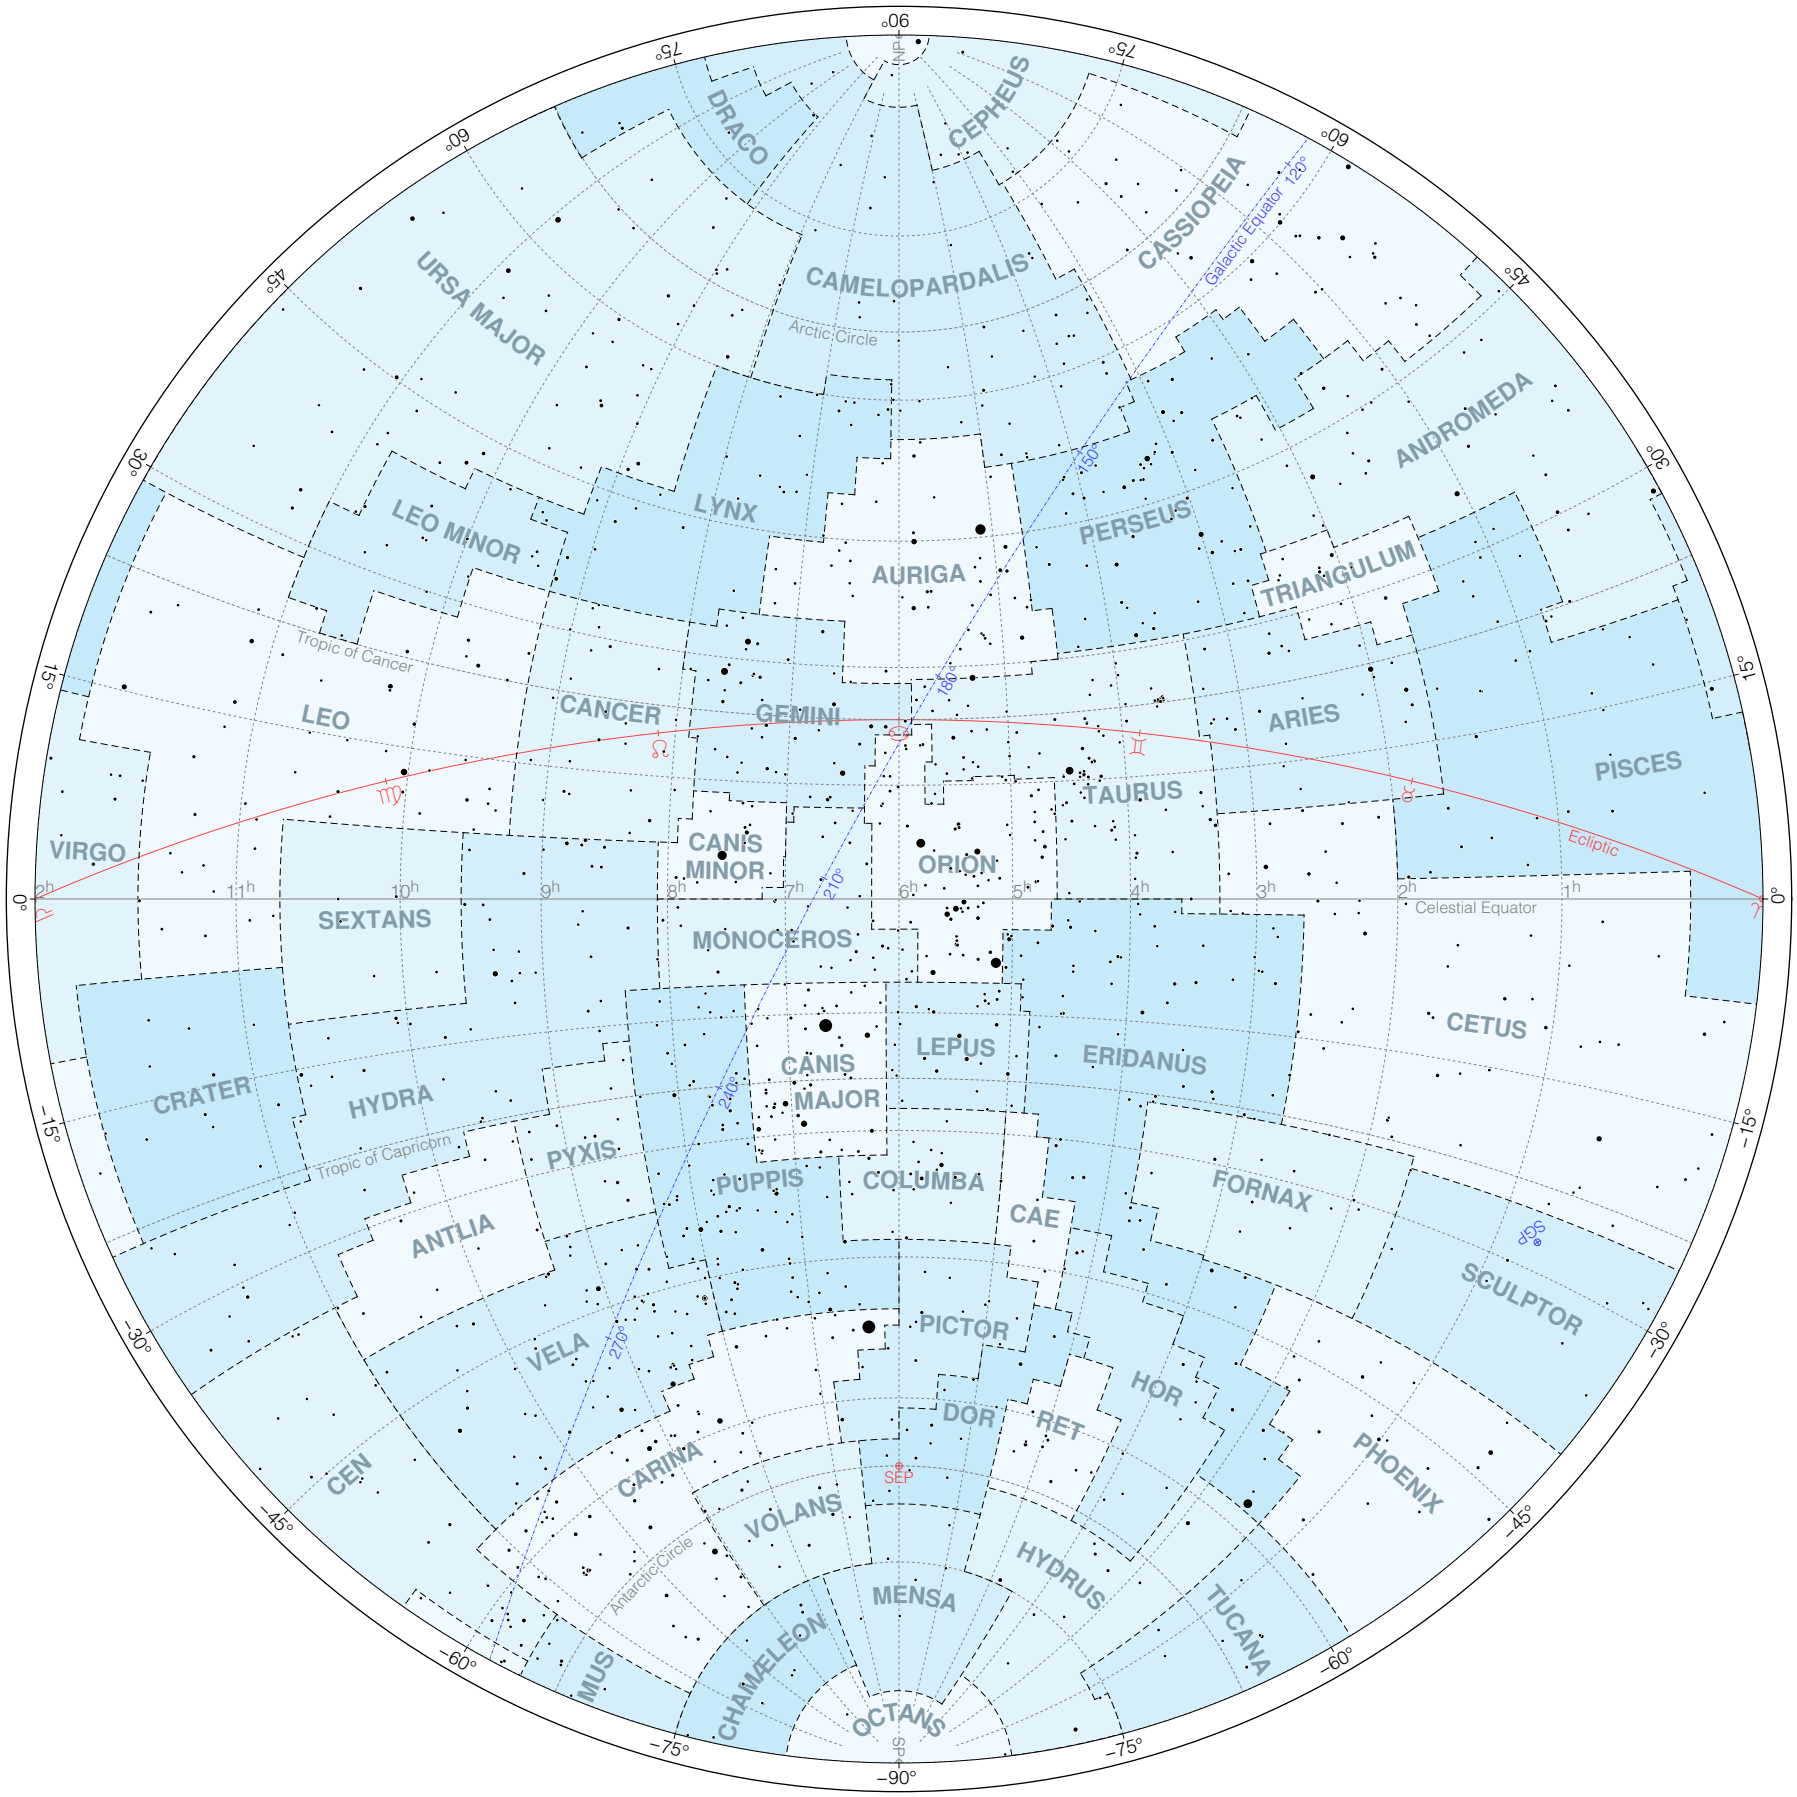

# Constellations – Cancer view

Magnitudes: ● ● ● ● ● ●  
0 1 2 3 4 5 6

B1875.0 Equatorial system - Stereographic projection