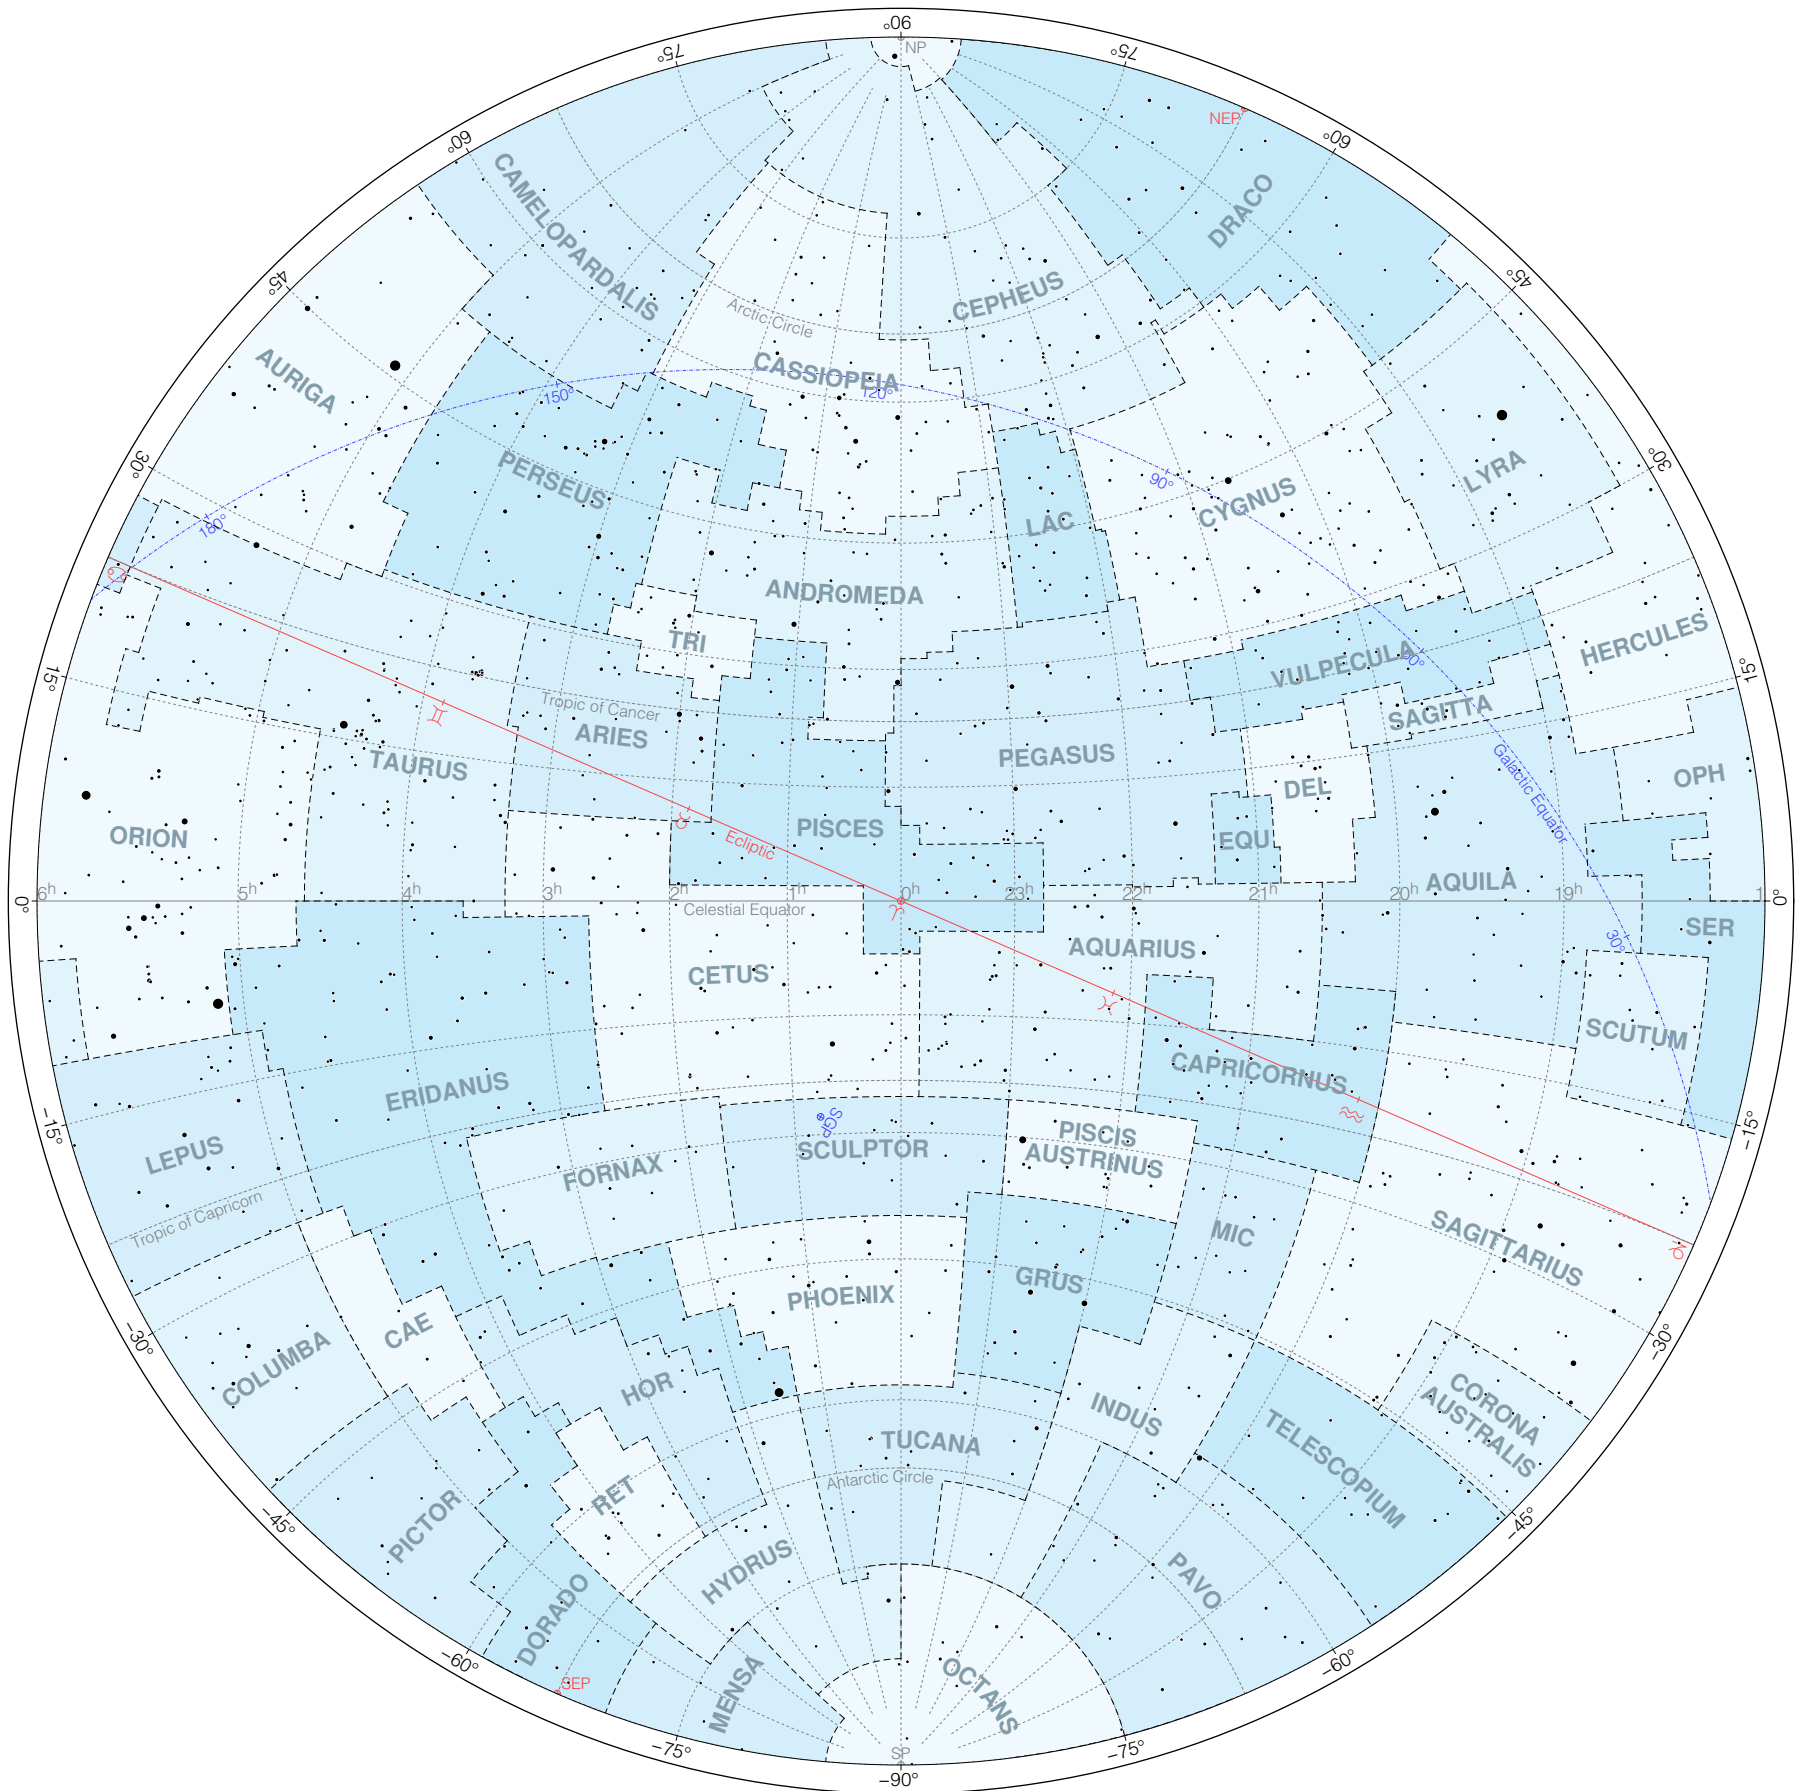

# Constellations – Aries view

Magnitudes: ● ● ● ● ● ●  
0 1 2 3 4 5 6

B1875.0 Equatorial system - Stereographic projection